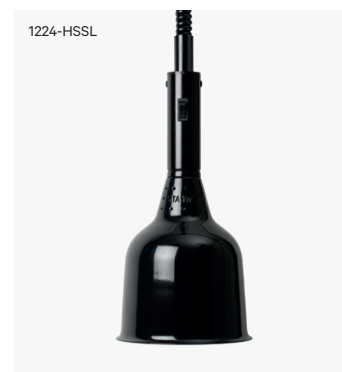

Heat Lamp Classic 1224

Heat Lamp Classic

Model 1224 Retractable Cord

Pendant Heat Lamp Classic 1224 Retractable Cord

Pendant heat lamp made in Sweden with rise and fall function. Timeless design combined with unmatched performance means the perfect choice for the demanding restaurant.

Shade Dimensions	H 350 mm / Ø 180 mm
Retractable Height	Min 950 mm / Max 2000 mm
Material	Anodised Aluminium
Voltage / Power	230 V / 250 W
Heat Source	IR Light Bulb 250 W
Installation	25-45 cm above food
Cord Options	Available in 3 retractable cord lengths

Article Number		
	● Black	1224-HSS
	● Brass	1224-HSM
	● Aluminium	1224-HSA
	● Copper	1224-HSK
	● Chrome	1224-HSC
	● Black Lacquer	1224-HSSL
	● Umbra Grey	1224-HSUG