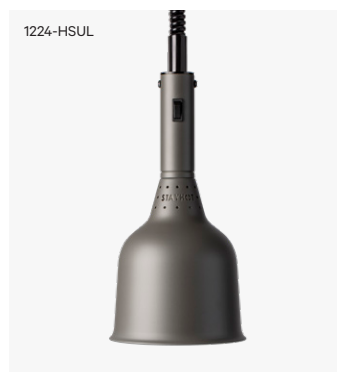

Heat Lamp Classic 1224

Heat Lamp Classic

Model 1224 Retractable Cord

Pendant Heat Lamp Classic 1224 Retractable Cord

Pendant heat lamp made in Sweden with rise and fall function. Timeless design combined with unmatched performance means the perfect choice for the demanding restaurant.

Shade Dimensions	H 350 mm / Ø 180 mm
Retractable Height	Min 950 mm / Max 2000 mm
Material	Anodised Aluminium
Voltage / Power	230 V / 250 W
Heat Source	IR Light Bulb 250 W
Installation	25-45 cm above food
Cord Options	Available in 3 retractable cord lengths

Article Number		
	● Black	1224-HSS
	● Brass	1224-HSM
	● Aluminium	1224-HSA
	● Copper	1224-HSK
	● Chrome	1224-HSC
	● Black Lacquer	1224-HSSL
	● Umbra Grey	1224-HSUG