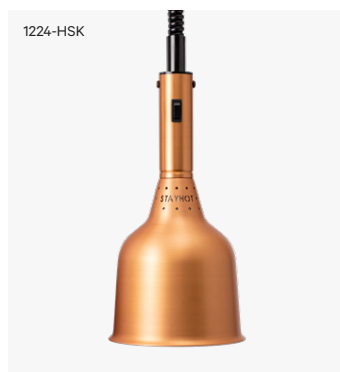

Heat Lamp Classic 1224

Heat Lamp Classic

Model 1224 Retractable Cord

Pendant Heat Lamp Classic 1224 Retractable Cord

Pendant heat lamp made in Sweden with rise and fall function. Timeless design combined with unmatched performance means the perfect choice for the demanding restaurant.

Shade Dimensions	H 350 mm / Ø 180 mm
Retractable Height	Min 950 mm / Max 2000 mm
Material	Anodised Aluminium
Voltage / Power	230 V / 250 W
Heat Source	IR Light Bulb 250 W
Installation	25-45 cm above food
Cord Options	Available in 3 retractable cord lengths

Article Number		
	● Black	1224-HSS
	● Brass	1224-HSM
	● Aluminium	1224-HSA
	● Copper	1224-HSK
	● Chrome	1224-HSC
	● Black Lacquer	1224-HSSL
	● Umbra Grey	1224-HSUG