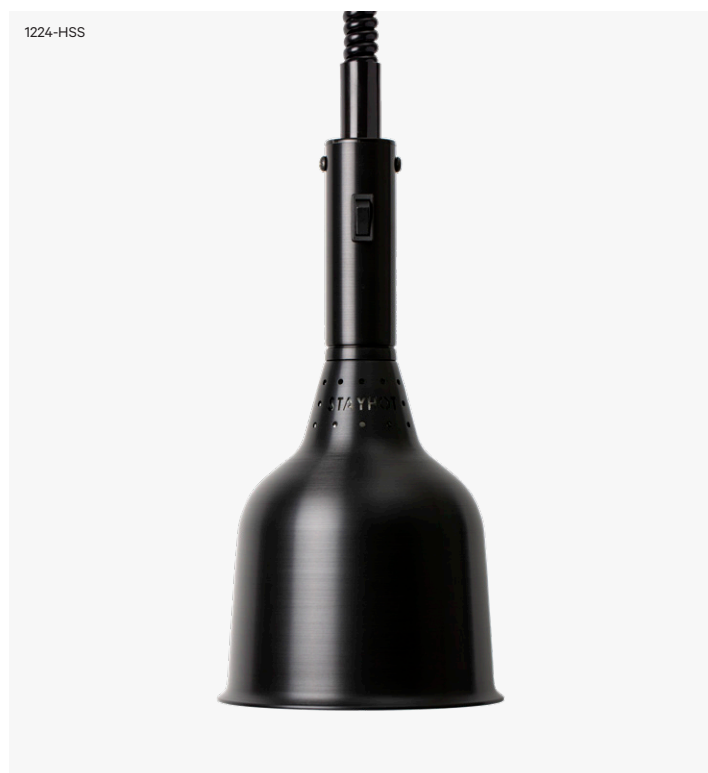

Heat Lamp Classic 1224

Heat Lamp Classic

Model 1224 Retractable Cord

Pendant Heat Lamp Classic 1224 Retractable Cord

Pendant heat lamp made in Sweden with rise and fall function. Timeless design combined with unmatched performance means the perfect choice for the demanding restaurant.

Shade Dimensions	H 350 mm / Ø 180 mm
Retractable Height	Min 950 mm / Max 2000 mm
Material	Anodised Aluminium
Voltage / Power	230 V / 250 W
Heat Source	IR Light Bulb 250 W
Installation	25-45 cm above food
Cord Options	Available in 3 retractable cord lengths

Article Number		
	● Black	1224-HSS
	● Brass	1224-HSM
	● Aluminium	1224-HSA
	● Copper	1224-HSK
	● Chrome	1224-HSC
	● Black Lacquer	1224-HSSL
	● Umbra Grey	1224-HSUG