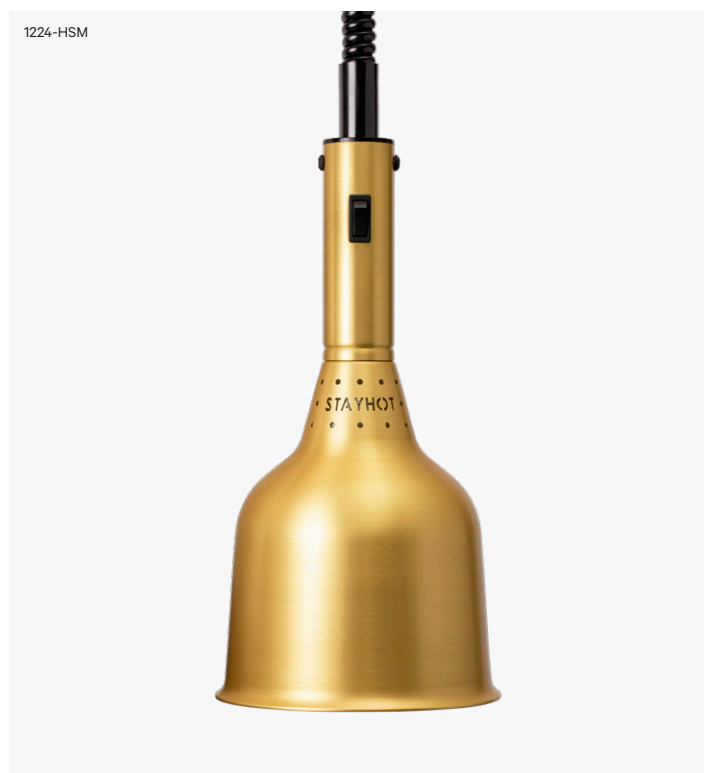

Heat Lamp Classic 1224

Heat Lamp Classic

Model 1224 Retractable Cord

Pendant Heat Lamp Classic 1224 Retractable Cord

Pendant heat lamp made in Sweden with rise and fall function. Timeless design combined with unmatched performance means the perfect choice for the demanding restaurant.

Shade Dimensions	H 350 mm / Ø 180 mm
Retractable Height	Min 950 mm / Max 2000 mm
Material	Anodised Aluminium
Voltage / Power	230 V / 250 W
Heat Source	IR Light Bulb 250 W
Installation	25-45 cm above food
Cord Options	Available in 3 retractable cord lengths

Article Number		
	● Black	1224-HSS
	● Brass	1224-HSM
	● Aluminium	1224-HSA
	● Copper	1224-HSK
	● Chrome	1224-HSC
	● Black Lacquer	1224-HSSL
	● Umbra Grey	1224-HSUG